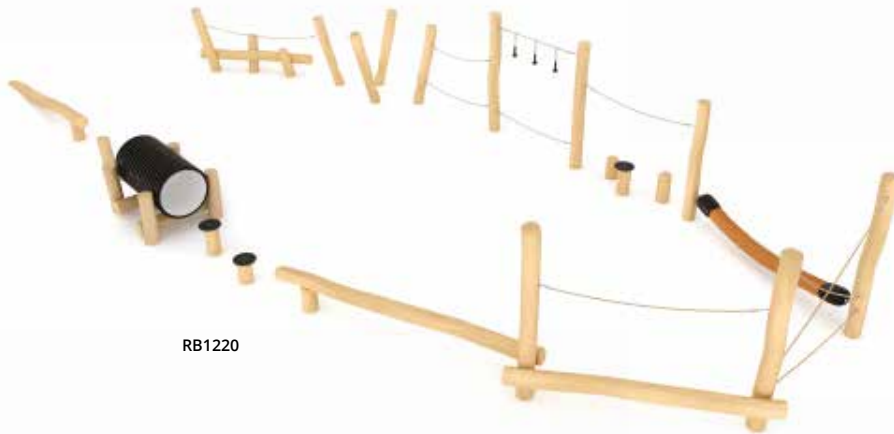

RB1282

RB1380

RB1285

Product code		Product length	Product width	Product height	Age range	Number of users	Safety zone	Free-fall height
RB1282	-	347 cm	43 cm	220 cm	3+	10	20,6 m <sup>2</sup>	120 cm
RB1380	●	170 cm	170 cm	50 cm	4+	6	20,2 m <sup>2</sup>	< 60 cm
RB1285	-	175 cm	83 cm	175 cm	3+	3	18,7 m <sup>2</sup>	175 cm

RB1277

RB1281

RB1276

RB1275

Product code		Product length	Product width	Product height	Age range	Number of users	Safety zone	Free-fall height
RB1277	-	230 cm	230 cm	200 cm	4+	10	32,0 m <sup>2</sup>	190 cm
RB1276	-	191 cm	185 cm	110 cm	3+	4	19,6 m <sup>2</sup>	110 cm
RB1275	-	314 cm	253 cm	110 cm	3+	14	27,2 m <sup>2</sup>	110 cm
RB1281	●	335 cm	320 cm	115 cm	3+	8	30,3 m <sup>2</sup>	115 cm

RB1218

RB1219

RB1220

Customise your own  
obstacle course

RB1222

RB1221

Product code		Product length	Product width	Product height	Age range	Number of users	Safety zone	Free-fall height
RB1218	-	860 cm	50 cm	190 cm	3+	16	38,6 m <sup>2</sup>	< 60 cm
RB1219	-	1060 cm	280 cm	195 cm	3+	24	53,5 m <sup>2</sup>	< 60 cm
RB1220	-	1380 cm	565 cm	190 cm	3+	51	106,3 m <sup>2</sup>	< 60 cm
RB1221	-	1195 cm	195 cm	190 cm	3+	23	55,9 m <sup>2</sup>	< 60 cm
RB1222	-	1225 cm	520 cm	245 cm	5+	46	98,9 m <sup>2</sup>	190 cm

RB1223

RB1224

Product code		Product length	Product width	Product height	Age range	Number of users	Safety zone	Free-fall height
RB1223	-	940 cm	510 cm	295 cm	3+	42	82,8 m <sup>2</sup>	190 cm
RB1224	-	1330 cm	940 cm	295 cm	6+	62	130,9 m <sup>2</sup>	200 cm