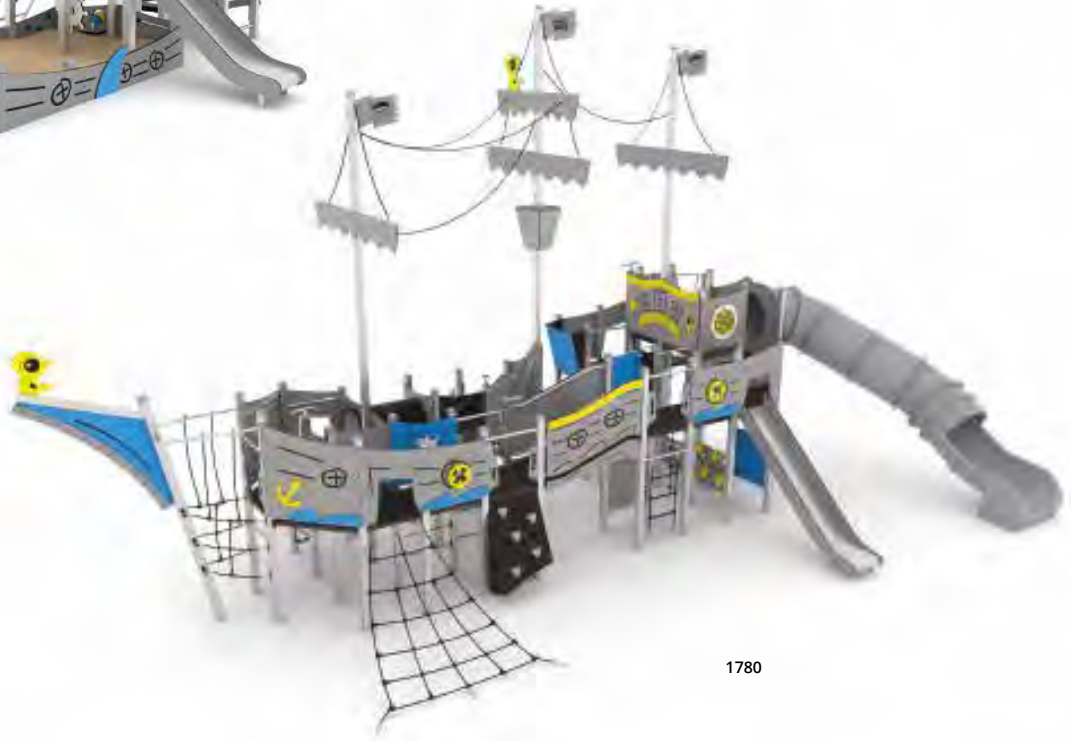

1780

Product code		Product length	Product width	Product height	Age range	Number of users	Safety zone	Free-fall height	Slide/s height	Tube/s height	Construction			Panels variants				
											steel	inox	wood	HDPE	HPL			
1736		498 cm	324 cm	286 cm	3 - 14	24	37,9 m²	90 cm	90 cm	-			-					-
1780		1200 cm	605 cm	645 cm	4 - 14	87	101,4 m²	270 cm	120, 150 cm	180 cm			-					-

Characteristics of the STEEL+ series:

Galvanised steel construction

Stainless steel construction or elements

HPL HEXA platforms

HDPE panels

Polycarbonate (PC) panels

UV printed PC panels

Stainless steel slides

Durable connectors

Ropes with steel core

Protective tops

PP tunnels

Stainless steel tube slides

Colour & material options*:

Colour (panels):

- HDPE - RAL6024
- HDPE - RAL3020
- C11E HDPE - multicolour
- HDPE - RAL5015
- HDPE - RAL8024

Construction:

- Painted steel RAL 7040
- Stainless steel

Slides:

- Stainless steel
- Fiberglass

Tubes:

- Stainless steel
- PE

Anchoring:

- Surface
- Deep