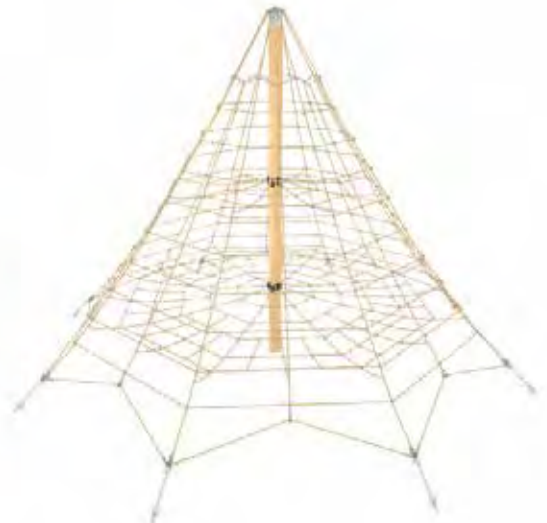

RB1383

Product code		Product length	Product width	Product height	Age range	Number of users	Safety zone	Free-fall height
RB1381	-	265 cm	265 cm	255 cm	3+	10	30,0 m²	99 cm
RB1382	-	310 cm	310 cm	305 cm	3+	14	35,3 m²	99 cm
RB1383	-	700 cm	700 cm	450 cm	3+	44	78,5 m²	100 cm