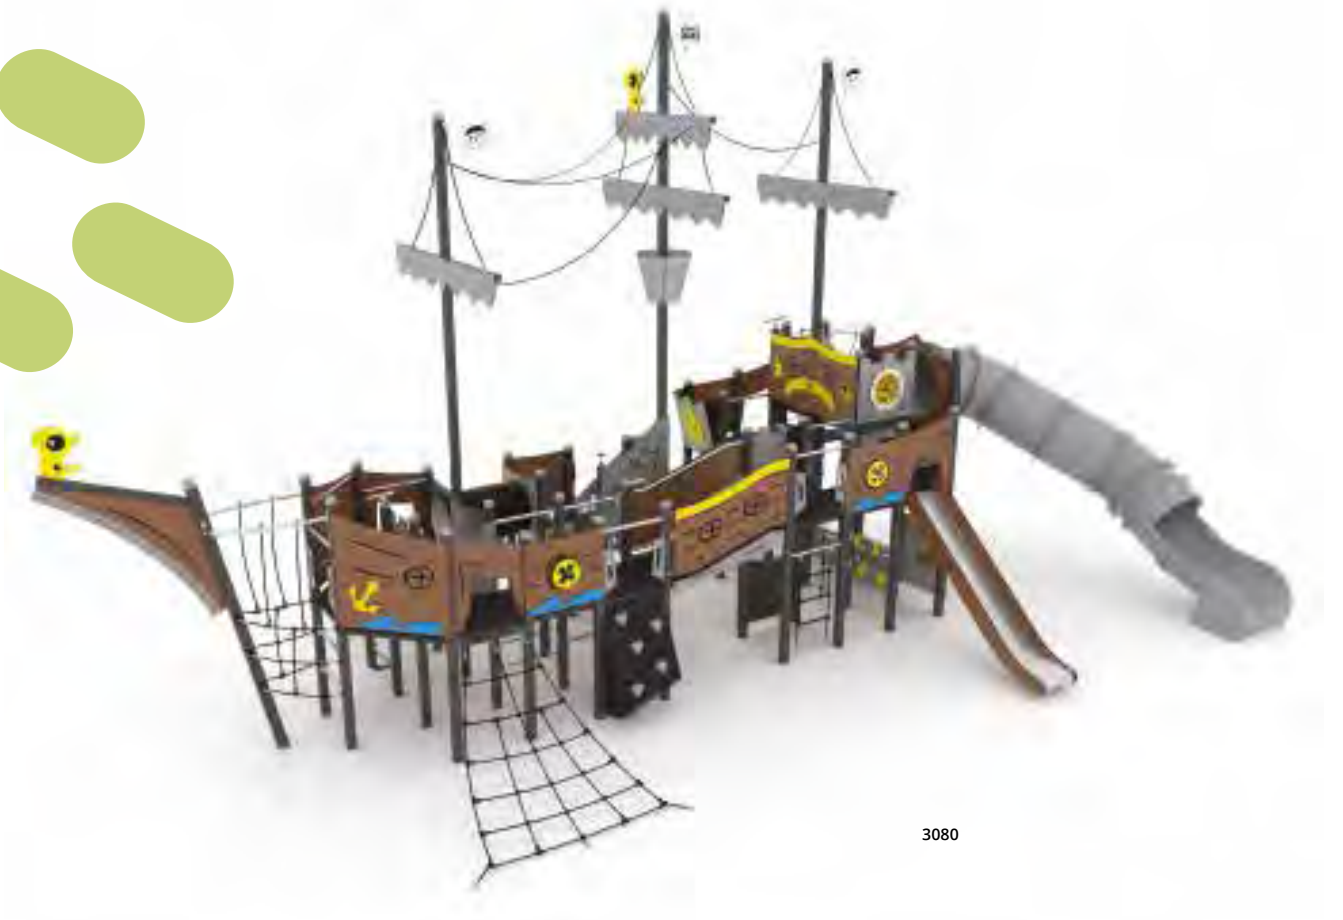

3080

Product code		Product length	Product width	Product height	Age range	Number of users	Safety zone	Free-fall height	Slide/s height	Tube/s height	Construction				
											steel	inox	wood	HDPE	HPL
3080		1200 cm	605 cm	645 cm	4 - 14	87	100,9 m²	270 cm	120, 150 cm	180 cm			-		-

Characteristics of the CASTILLO series:

Galvanised steel construction

Stainless steel construction or elements

HPL HEXA platforms

HDPE panels

Polycarbonate (PC) panels

UV printed PC panels

Stainless steel slides

Durable connectors

Ropes with steel core

Protective tops

PP tunnels

Stainless steel tube slides

Colour & material options*:

Construction:

- Painted steel RAL7016
- Stainless steel

Slides:

- Stainless steel
- Fiberglass

Tubes:

- Stainless steel
- PE