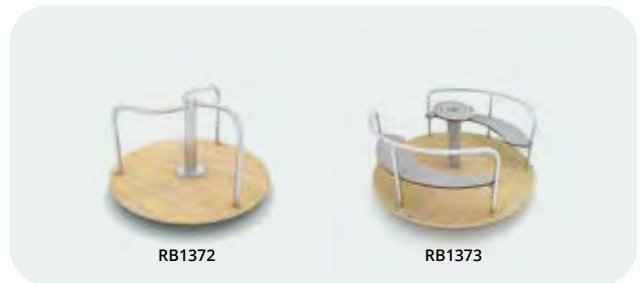

Colourful carousels encourage both younger and older children to have fun together.

New!

0720

0703-1

0726

0728

Product code		Product length	Product width	Product height	Age range	Number of users	Safety zone	Free-fall height	Construction			Colour options	
									steel	inox	wood	HDPE	HPL
0720	-	155 cm	155 cm	230 cm	3 - 12	21	24,2 m <sup>2</sup>	200 cm	-	●	-	-	● ● ● ● ● ● ● ●
0703-1	-	120 cm	120 cm	73 cm	3 - 12	6	21,2 m <sup>2</sup>	100 cm	-	●	-	-	● ● ● ● ● ● ● ●
0726	●	175 cm	175 cm	85 cm	3 - 12	2	26,0 m <sup>2</sup>	100 cm	-	●	-	-	● ● ● ● ● ● ● ●
0728	●	220 cm	220 cm	90 cm	3 - 12	6	30,2 m <sup>2</sup>	100 cm	-	●	-	-	● ● ● ● ● ● ● ●

0708-1

0702-2

0705-2

0706-1

RB1372

RB1373

Product code		Product length	Product width	Product height	Age range	Number of users	Safety zone	Free-fall height	Construction			Colour options	
									steel	inox	wood	HDPE	HPL
0708-1	-	120 cm	120 cm	13 cm	3 - 12	4	21,2 m <sup>2</sup>	100 cm	-	●	-	-	● ● ● ●
0702-2	-	120 cm	120 cm	73 cm	3 - 12	4	21,2 m <sup>2</sup>	100 cm	-	●	-	-	● ● ● ●
0705-2	-	150 cm	150 cm	71 cm	3 - 12	5	23,8 m <sup>2</sup>	100 cm	-	●	-	-	● ● ● ●
0706-1	-	150 cm	150 cm	68 cm	3 - 12	8	23,8 m <sup>2</sup>	100 cm	-	●	-	-	● ● ● ● ● ● ● ●

0710

0700-1

0701-1

0712

0713

Product code		Product length	Product width	Product height	Age range	Number of users	Safety zone	Free-fall height	Construction			Colour options	
									steel	inox	wood	HDPE	HPL
0710	-	55 cm	55 cm	60 cm	3 - 12	1	16,2 m <sup>2</sup>	100 cm	-	●	-	-	-
0700-1	-	50 cm	50 cm	45 cm	3 - 12	3	15,9 m <sup>2</sup>	100 cm	●	-	-	-	-
0701-1	-	50 cm	50 cm	140 cm	3 - 12	1	15,9 m <sup>2</sup>	100 cm	●	-	-	●●●●●	-
0712	-	73 cm	73 cm	146 cm	3 - 12	2	17,6 m <sup>2</sup>	100 cm	-	●	-	●●●	-
0713	-	90 cm	42 cm	147 cm	7 - 16	1	11,4 m <sup>2</sup>	< 60 cm	-	●	-	●●	-