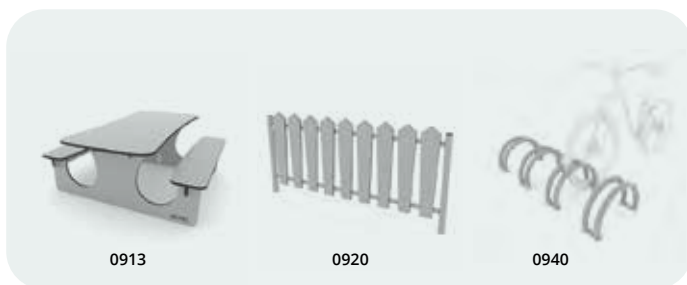

0913

0920

0940

RC0921

Product code		Product length	Product width	Product height	Panels		Construction		
					HDPE	HPL	steel	wood	recycled
RC1483	-	50 cm	10 cm	170 cm	-	-	-	-	●
RC1486	-	280 cm	12 cm	76 cm	●	-	-	-	●
RC0934	-	36 cm	35 cm	100 cm	●	-	●	-	-
RC0923	-	159 cm	35 cm	36 cm	●	-	●	-	-
RC0924	-	159 cm	42 cm	78 cm	●	-	●	-	-
RC1484	-	120 cm	13 cm	76 cm	●	-	-	-	●
RC1485	-	170 cm	14 cm	76 cm	●	-	-	-	●
RC0921	-	261 cm	6 cm	116 cm	●	-	●	-	-