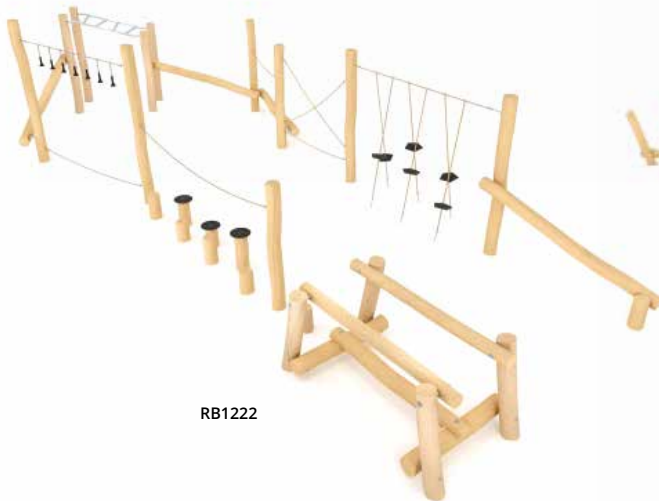

RB1277

RB1281

RB1276

RB1275

Product code		Product length	Product width	Product height	Age range	Number of users	Safety zone	Free-fall height
RB1277	-	230 cm	230 cm	200 cm	4+	10	32,0 m <sup>2</sup>	190 cm
RB1276	-	191 cm	185 cm	110 cm	3+	4	19,6 m <sup>2</sup>	110 cm
RB1275	-	314 cm	253 cm	110 cm	3+	14	27,2 m <sup>2</sup>	110 cm
RB1281	●	335 cm	320 cm	115 cm	3+	8	30,3 m <sup>2</sup>	115 cm

RB1218

RB1219

RB1220

Customise your own  
obstacle course

RB1222

RB1221

Product code		Product length	Product width	Product height	Age range	Number of users	Safety zone	Free-fall height
RB1218	-	860 cm	50 cm	190 cm	3+	16	38,6 m <sup>2</sup>	< 60 cm
RB1219	-	1060 cm	280 cm	195 cm	3+	24	53,5 m <sup>2</sup>	< 60 cm
RB1220	-	1380 cm	565 cm	190 cm	3+	51	106,3 m <sup>2</sup>	< 60 cm
RB1221	-	1195 cm	195 cm	190 cm	3+	23	55,9 m <sup>2</sup>	< 60 cm
RB1222	-	1225 cm	520 cm	245 cm	5+	46	98,9 m <sup>2</sup>	190 cm

RB1223

RB1224

Product code		Product length	Product width	Product height	Age range	Number of users	Safety zone	Free-fall height
RB1223	-	940 cm	510 cm	295 cm	3+	42	82,8 m <sup>2</sup>	190 cm
RB1224	-	1330 cm	940 cm	295 cm	6+	62	130,9 m <sup>2</sup>	200 cm

RB1319

RB1310

RB1312

Product code		Product length	Product width	Product height	Age range	Number of users	Safety zone	Free-fall height
RB1319	-	780 cm	690 cm	240 cm	3+	49	75,4 m <sup>2</sup>	200 cm
RB1310	-	281 cm	232 cm	200 cm	4+	11	33,2 m <sup>2</sup>	200 cm
RB1312	-	444 cm	441 cm	240 cm	5+	22	53,5 m <sup>2</sup>	240 cm