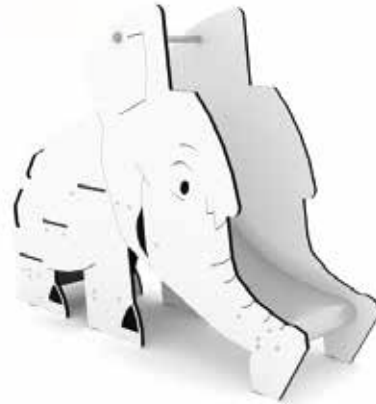

0821

Product code		Product length	Product width	Product height	Age range	Number of users	Safety zone	Free-fall height	Construction			Panels	
									steel	inox	wood	HDPE	HPL
0824	●	188 cm	141 cm	155 cm	1 - 8	13	17,6 m²	< 60 cm	●	-	-	●●●●	-
0841	●	378 cm	199 cm	144 cm	1 - 8	13	29,4 m²	< 60 cm	●	-	-	●●●●	-
0822	●	204 cm	100 cm	73 cm	1 - 8	3	18,5 m²	< 60 cm	●	-	-	●●●●	-
0840	●	128 cm	76 cm	119 cm	1 - 8	7	14,2 m²	< 60 cm	●	-	-	●●●●	-
0821	-	173 cm	55 cm	133 cm	1 - 8	3	15,0 m²	< 60 cm	●	-	-	●●●●	-