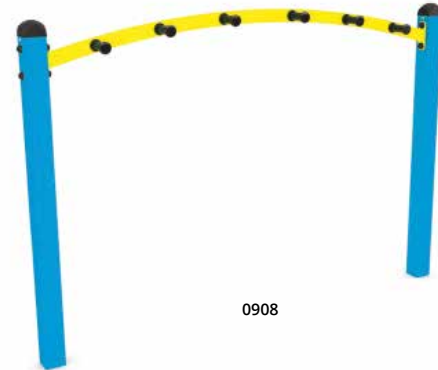

0908

Product code		Product length	Product width	Product height	Colour options			Construction	
					HDPE	HPL	wood	steel	wood
WD1483	-	50 cm	10 cm	170 cm	-	-	-	-	
0906	-	50 cm	4 cm	171 cm	-	-	-		-
0907	-	59 cm	4 cm	169 cm	-	-	-		-
0908	-	170 cm	15 cm	171 cm	-	-	-		-

Characteristics of the PARK series:

Galvanized steel construction

Wood construction

Galvanized anchors

HDPE panels

HPL panels

Colour & material options*:

Colour (panels):

- C1 HPL - RAL6000
- C2 HPL - RAL3000
- C11E HDPE - multicolour
- C3 HPL - RAL5024
- C6 HPL - RAL1017
- C12E HDPE - grey/black
- C9 HPL - wood pattern
- C12 HPL - RAL7038

Construction:

- Painted steel
- Robinia wood
- Stainless steel

Anchoring:

- Surface
- Deep