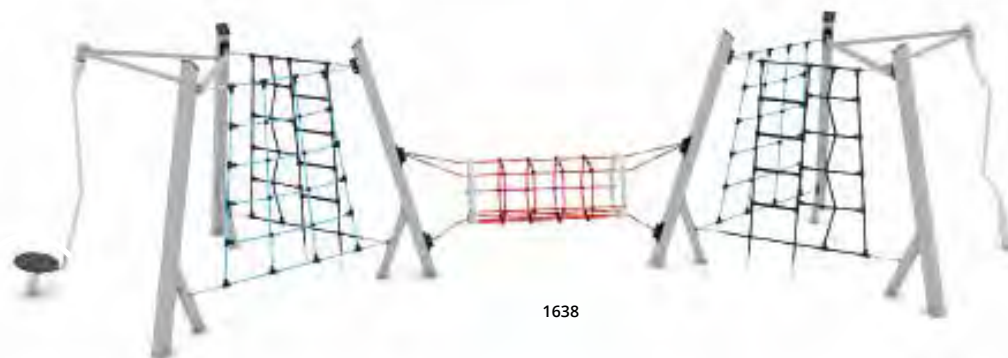

nettix'

Ropes, ladders and spinners

The NETTIX series comprises modern equipment in the form of ladders and rope crossings, which constitute a combination of carefree fun and effective fitness training.

Rope climbing stimulates the sense of balance, strengthens the muscles and improves the child's dexterity. It also encourages children to compete with each other.

This series is a creative adventure among ropes, where the boundaries are set only by the children's imagination.

1638

Product code		Product length	Product width	Product height	Age range	Number of users	Safety zone	Free-fall height	Construction			Ropes options
									steel	inox	wood	
1632	-	365 cm	260 cm	225 cm	4 - 14	7	26,3 m²	200 cm	●	-	-	● ● ● ●
1638	-	925 cm	260 cm	225 cm	4 - 14	15	51,3 m²	200 cm	●	-	-	● ● ● ●
1601	-	336 cm	44 cm	223 cm	4 - 14	10	19,9 m²	120 cm	●	-	-	● ● ● ●
1602	-	336 cm	72 cm	223 cm	4 - 14	5	21,8 m²	100 cm	●	-	-	● ● ● ●
1603	-	336 cm	60 cm	223 cm	4 - 14	1	21,0 m²	115 cm	●	-	-	● ● ● ●
1604	-	336 cm	43 cm	223 cm	4 - 14	4	19,9 m²	120 cm	●	-	-	● ● ● ●