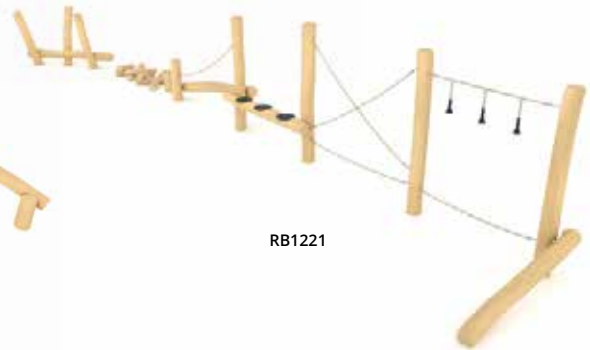

RB1277

RB1281

RB1276

RB1275

Product code		Product length	Product width	Product height	Age range	Number of users	Safety zone	Free-fall height
RB1277	-	230 cm	230 cm	200 cm	4+	10	32,0 m <sup>2</sup>	190 cm
RB1276	-	191 cm	185 cm	110 cm	3+	4	19,6 m <sup>2</sup>	110 cm
RB1275	-	314 cm	253 cm	110 cm	3+	14	27,2 m <sup>2</sup>	110 cm
RB1281	●	335 cm	320 cm	115 cm	3+	8	30,3 m <sup>2</sup>	115 cm

RB1218

RB1219

RB1220

Customise your own  
obstacle course

RB1222

RB1221

Product code		Product length	Product width	Product height	Age range	Number of users	Safety zone	Free-fall height
RB1218	-	860 cm	50 cm	190 cm	3+	16	38,6 m <sup>2</sup>	< 60 cm
RB1219	-	1060 cm	280 cm	195 cm	3+	24	53,5 m <sup>2</sup>	< 60 cm
RB1220	-	1380 cm	565 cm	190 cm	3+	51	106,3 m <sup>2</sup>	< 60 cm
RB1221	-	1195 cm	195 cm	190 cm	3+	23	55,9 m <sup>2</sup>	< 60 cm
RB1222	-	1225 cm	520 cm	245 cm	5+	46	98,9 m <sup>2</sup>	190 cm

RB1223

RB1224

Product code		Product length	Product width	Product height	Age range	Number of users	Safety zone	Free-fall height
RB1223	-	940 cm	510 cm	295 cm	3+	42	82,8 m <sup>2</sup>	190 cm
RB1224	-	1330 cm	940 cm	295 cm	6+	62	130,9 m <sup>2</sup>	200 cm

RB1319

RB1310

RB1312

Product code		Product length	Product width	Product height	Age range	Number of users	Safety zone	Free-fall height
RB1319	-	780 cm	690 cm	240 cm	3+	49	75,4 m <sup>2</sup>	200 cm
RB1310	-	281 cm	232 cm	200 cm	4+	11	33,2 m <sup>2</sup>	200 cm
RB1312	-	444 cm	441 cm	240 cm	5+	22	53,5 m <sup>2</sup>	240 cm