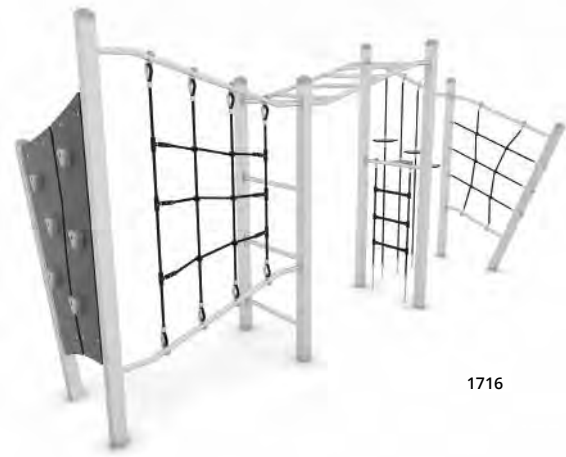

New!

0498

1750

1714

1716

Product code		Product length	Product width	Product height	Age range	Number of users	Safety zone	Free-fall height	Platform/s height	Construction			Colour variants	
										steel	inox	wood	HDPE / HPL	ropes
0498	●	160 cm	160 cm	55 cm	4+	6	19,2 m <sup>2</sup>	< 60 cm	-	●	-	-	-	●
1750	-	229 cm	155 cm	166 cm	3 - 14	7	16,2 m <sup>2</sup>	147 cm	-	● ● ● ● ●	●	-	-	-
1714	-	260 cm	68 cm	289 cm	3 - 14	4	22,0 m <sup>2</sup>	200 cm	-	●	●	-	● ● ● ● ● / -	●
1716	-	453 cm	187 cm	241 cm	3 - 14	17	39,0 m <sup>2</sup>	225 cm	-	●	●	-	-	●