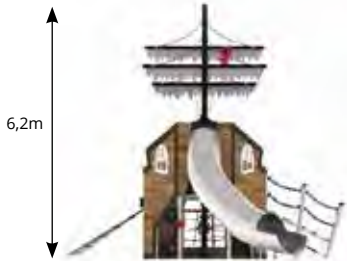

0330

Product code		Product length	Product width	Product height	Age range	Number of users	Safety zone	Free-fall height	Slide/s height	Platform/s height	Construction			Panels	
											steel	inox	wood	HDPE	HPL
0330		1435 cm	675 cm	620 cm	5 - 14	110	100,9 m²	210 cm	210* cm	90, 110, 120, 150, 180, 210 cm	-		-	-	

Characteristics of the CROOC series:

Stainless steel construction or elements

HPL HEXA platforms

HPL panels

Polycarbonate (PC) panels and platforms

Stainless steel slides

Stainless steel tube slides

Durable connectors

Ropes with steel core

Protective tops

Colour & material options*:

Colour (panels):

- CSH HPL - multicolour
- C9 HPL - wood pattern

Slides:

- Stainless steel
- Fiberglass

Tubes:

- Stainless steel
- PE

Anchoring:

- Surface
- Deep