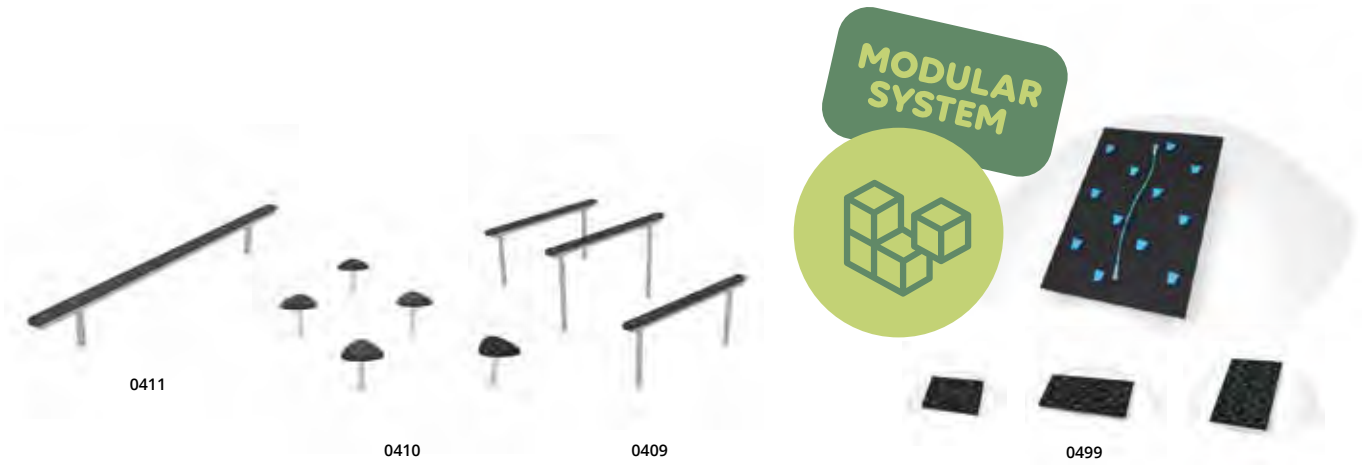

WD1461

WD1463

Product code	Image	Product length	Product width	Product height	Age range	Number of users	Safety zone	Free-fall height	Platform/s height	Construction			Colour variants	
										steel	inox	wood	HDPE / HPL	ropes
WD1461	-	535 cm	306 cm	140 cm	3 - 14	28	44,7 m <sup>2</sup>	< 60 cm	29, 59 cm	-	-	■	● / ● ● ● ● ● ●	● ● ● ● ● ●
WD1463	-	536 cm	316 cm	230 cm	7 - 16	52	60,4 m <sup>2</sup>	220 cm	120, 150 cm	-	-	■	● / ● ●	● ● ● ● ● ●