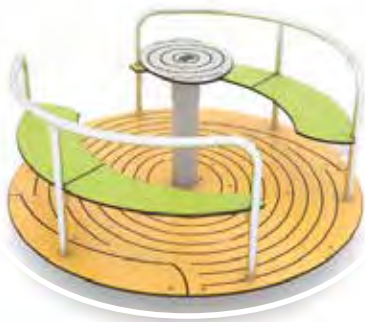

0706-1

Product code		Product length	Product width	Product height	Age range	Number of users	Safety zone	Free-fall height	Construction			Colour options	
									steel	inox	wood	HDPE	HPL
0708-1	-	120 cm	120 cm	13 cm	3 - 12	4	21,2 m²	100 cm	-	●	-	-	● ● ● ●
0702-2	-	120 cm	120 cm	73 cm	3 - 12	4	21,2 m²	100 cm	-	●	-	-	● ● ● ●
0705-2	-	150 cm	150 cm	71 cm	3 - 12	5	23,8 m²	100 cm	-	●	-	-	● ● ● ●
0706-1	-	150 cm	150 cm	68 cm	3 - 12	8	23,8 m²	100 cm	-	●	-	-	● ● ● ● ● ● ● ●