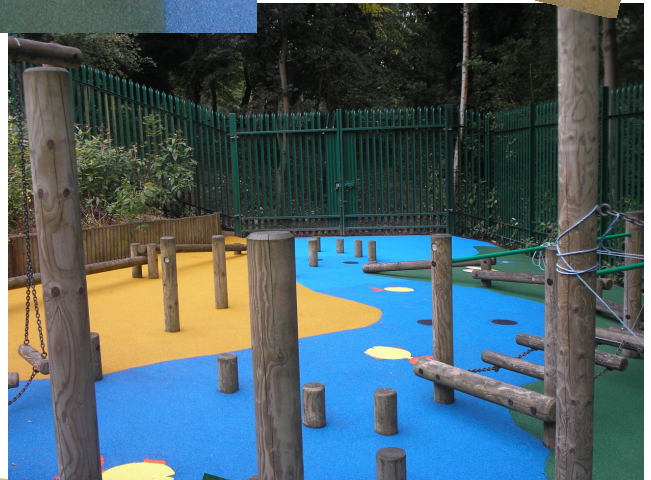

PROJECT SNAPSHOT

Client: St Phillips RC Primary School, Salford
Completion Date: October 2009

St Phillips RC Primary

New colour graphics have been incorporated into a fabulous new area of wet pour safety surfacing, bringing a completely new dimension to the play area for the children at St Phillips RC Primary in Salford.

Pennine Playgrounds have worked closely with Mrs Slack and her team for the past 10 years to evolve their play facilities with this latest phase of works including routine maintenance of their Multi Use Games Area surface.